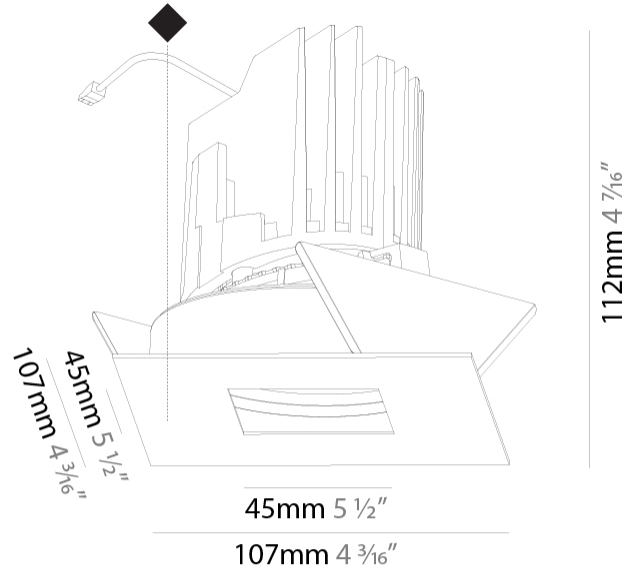

PHYSICAL

Shape: Square
Length (mm): 107
Length (in): 4 3/16
Width (mm): 107
Width (in): 4 3/16
Depth (mm): 112
Depth (in): 4 7/16
Ceiling Thickness (mm): 10 / 12.5 / 15
Ceiling Thickness (in): 3/8 or 1/2 or 9/16
Min. Recessing Depth (mm): 130
Min. Recessing Depth (in): 5 1/8
Light Distribution: Adjustable / Downlight
Weight (kg): 0.479
Weight (lbs): 1.06
Fixture Finish: SSR / BKV / CWI / CRY / HAB / UFT / ITA / RUA / FTG / MYG / LOD / PUS / FRO / FUP / KIA / POP / BLS / SPG / MEY / GOH / GUM / CHC / COM / ABZ / JAG / OBR / MOS / ROR
Fixture Material: Aluminum Die Cast
Cut-out Measurements: 98mm / 3 7/8"

ELECTRICAL

Lamp Type: LED (Zhaga Standard)
Input Wattage (W): 13.2 / 16.5
Total Output Wattage (W): 12 / 14
Dimming: Tri-Mode (Non-Dimming and Phase Dimming (120Vac only) and 0-10V Dimming)
Driver Included: No
Driver Location: Recessed Housing
Driver Type: Constant Current - Universal
Driver Class: Class 2
Housing: See components
Input Voltage (V): 120 - 277
Constant Current (MA): 350

LED

Number of LEDs: 1
Color Temperature (°K): 2700 / 3000 / 3500 / 4000
Max. Delivered Lumen (lm): 850 / 950 / 1019 / 1040
Nominal Lumen (lm): 960 / 1070 / 1156 / 1180
CRI: >90 CRI
Lamp Life (hrs): 50000

OPTICAL

Reflector°: 10
Adjustability: Rotational 355°; Tilt 30°

RATINGS AND CERTIFICATIONS

Certified By: Certified for North American Standards
IP rating: IP20