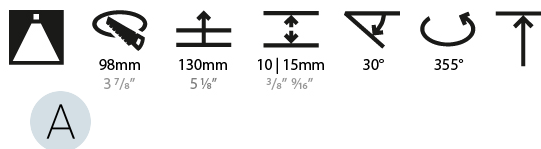

PHYSICAL

Shape: Square
Length (mm): 107
Length (in): 4 3/16
Width (mm): 107
Width (in): 4 3/16
Depth (mm): 112
Depth (in): 4 7/16
Ceiling Thickness (mm): 10 / 12.5 / 15
Ceiling Thickness (in): 3/8 or 1/2 or 9/16
Min. Recessing Depth (mm): 130
Min. Recessing Depth (in): 5 1/8
Light Distribution: Adjustable / Downlight
Weight (kg): 0.479
Weight (lbs): 1.06
Fixture Finish: SSR / BKV / CWI / CRY / HAB / UFT / ITA / RUA / FTG / MYG / LOD / PUS / FRO / FUP / KIA / POP / BLS / SPG / MEY / GOH / GUM / CHC / COM / ABZ / JAG / OBR / MOS / ROR
Fixture Material: Aluminum Die Cast
Cut-out Measurements: 98mm / 3 7/8"

ELECTRICAL

Lamp Type: LED (Zhaga Standard)
Input Wattage (W): 16.5
Total Output Wattage (W): 14
Dimming: Tri-Mode (Non-Dimming and Phase Dimming (120Vac only) and 0-10V Dimming)
Driver Included: No
Driver Location: Recessed Housing
Driver Type: Constant Current - Universal
Driver Class: Class 2
Housing: See components
Input Voltage (V): 120 - 277
Constant Current (MA): 500

LED

Number of LEDs: 1
Color Temperature (°K): 2700 / 3000 / 3500 / 4000
Max. Delivered Lumen (lm): 940 / 980 / 1029 / 1050
Nominal Lumen (lm): 1386 / 1438 / 1511 / 1542
CRI: >90 CRI
Lamp Life (hrs): 50000

OPTICAL

Reflector: 20 / 40 / 60
Adjustability: Rotational 355°; Tilt 30°

RATINGS AND CERTIFICATIONS

Certified By: Certified for North American Standards
IP rating: IP20