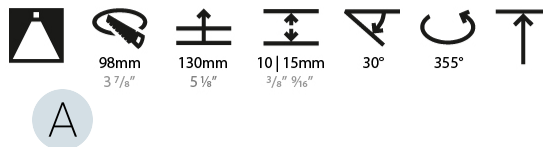

PHYSICAL

Shape: Square
Length (mm): 107
Length (in): 4 3/16
Width (mm): 107
Width (in): 4 3/16
Depth (mm): 112
Depth (in): 4 7/16
Ceiling Thickness (mm): 10 / 12.5 / 15
Ceiling Thickness (in): 3/8 or 1/2 or 9/16
Min. Recessing Depth (mm): 130
Min. Recessing Depth (in): 5 1/8
Light Distribution: Adjustable / Downlight
Weight (kg): 0.479
Weight (lbs): 1.06
Fixture Finish: SSR / BKV / CWI / CRY / HAB / UFT / ITA / RUA / FTG / MYG / LOD / PUS / FRO / FUP / KIA / POP / BLS / SPG / MEY / GOH / GUM / CHC / COM / ABZ / JAG / OBR / MOS / ROR
Fixture Material: Aluminum Die Cast
Cut-out Measurements: 98mm / 3 7/8"

ELECTRICAL

Lamp Type: LED (Zhaga Standard)
Input Wattage (W): 13.2 / 16.5
Total Output Wattage (W): 12 / 14
Dimming: Tri-Mode (Non-Dimming and Phase Dimming (120Vac only) and 0-10V Dimming)
Driver Included: No
Driver Location: Recessed Housing
Driver Type: Constant Current - Universal
Driver Class: Class 2
Housing: See components
Input Voltage (V): 120 - 277
Constant Current (MA): 350

LED

Number of LEDs: 1
Color Temperature (°K): 2700 / 3000 / 3500 / 4000
Max. Delivered Lumen (lm): 850 / 950 / 1019 / 1040
Nominal Lumen (lm): 960 / 1070 / 1156 / 1180
CRI: >90 CRI
Lamp Life (hrs): 50000

OPTICAL

Reflector°: 10
Adjustability: Rotational 355°; Tilt 30°

RATINGS AND CERTIFICATIONS

Certified By: Certified for North American Standards
IP rating: IP20