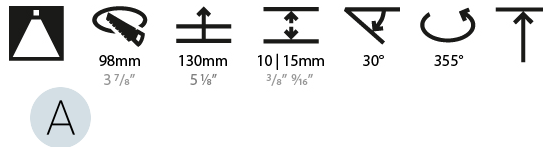

GENERAL

Series: Bioniq
Subseries: Bioniq Square Pinhole
Brand: Prolight
Division: Architectural
Mounting Type: Recessed
Mounting Location: Ceiling
Subcategory: Downlight

PHYSICAL

Shape: Square
Length (mm): 107
Length (in): 4 ³/₁₆"
Width (mm): 107
Width (in): 4 ³/₁₆"
Depth (mm): 112
Depth (in): 4 ⁷/₁₆"
Ceiling Thickness (mm): 10 / 12.5 / 15
Ceiling Thickness (in): 3/8 or 1/2 or 9/16
Min. Recessing Depth (mm): 130
Min. Recessing Depth (in): 5 ¹/₈"
Light Distribution: Adjustable / Downlight
Weight (kg): 0.463
Weight (lbs): 1.02
Fixture Finish: SSR / BKV / CWI / CRY / HAB / UFT / ITA / RUA / FTG / MYG / LOD / PUS / FRO / FUP / KIA / POP / BLS / SPG / MEY / GOH / GUM / CHC / COM / ABZ / JAG / OBR / MOS / ROR
Fixture Material: Aluminum Die Cast
Cut-out Measurements: 98mm / 3 7/8"

ELECTRICAL

Lamp Type: LED (Zhaga Standard)
Total Output Wattage (W): 15
Dimming: Dali Dimming
Driver Included: No
Driver Location: Recessed Housing
Driver Type: Constant Current - 120Vac
Housing: See components
Input Voltage (V): 120
Constant Current (MA): 350

LED

Number of LEDs: 1
Color Temperature (°K): Warm Dim
Max. Delivered Lumen (lm): 760
Nominal Lumen (lm): 1140
CRI: >90 CRI
Lamp Life (hrs): 50000

OPTICAL

Reflector°: 20 / 40 / 60
Adjustability: Rotational 355°; Tilt 30°

RATINGS AND CERTIFICATIONS

Certified By: Certified for North American Standards
IP rating: IP20