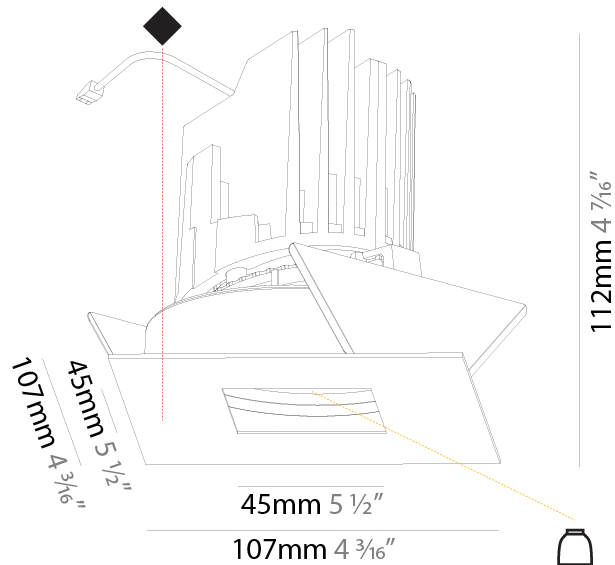

PHYSICAL

Shape: Square
Length (mm): 107
Length (in): 4 3/16
Width (mm): 107
Width (in): 4 3/16
Depth (mm): 112
Depth (in): 4 7/16
Ceiling Thickness (mm): 10 / 12.5 / 15
Ceiling Thickness (in): 3/8 or 1/2 or 9/16
Min. Recessing Depth (mm): 130
Min. Recessing Depth (in): 5 1/8
Light Distribution: Adjustable / Downlight
Weight (kg): 0.479
Weight (lbs): 1.06
Fixture Finish: SSR / BKV / CWI / CRY / HAB / UFT / ITA / RUA / FTG / MYG / LOD / PUS / FRO / FUP / KIA / POP / BLS / SPG / MEY / GOH / GUM / CHC / COM / ABZ / JAG / OBR / MOS / ROR
Fixture Material: Aluminum Die Cast
Cut-out Measurements: 98mm / 3 7/8"

ELECTRICAL

Lamp Type: LED (Zhaga Standard)
Input Wattage (W): 16.5
Total Output Wattage (W): 14
Dimming: Tri-Mode (Non-Dimming and Phase Dimming (120Vac only) and 0-10V Dimming)
Driver Included: No
Driver Location: Recessed Housing
Driver Type: Constant Current - Universal
Driver Class: Class 2
Housing: See components
Input Voltage (V): 120 - 277
Constant Current (MA): 500

LED

Number of LEDs: 1
Color Temperature (°K): 2700 / 3000 / 3500 / 4000
Max. Delivered Lumen (lm): 940 / 980 / 1029 / 1050
Nominal Lumen (lm): 1386 / 1438 / 1511 / 1542
CRI: >90 CRI
Lamp Life (hrs): 50000

OPTICAL

Reflector: 20 / 40 / 60
Adjustability: Rotational 355°; Tilt 30°

RATINGS AND CERTIFICATIONS

Certified By: Certified for North American Standards
IP rating: IP20